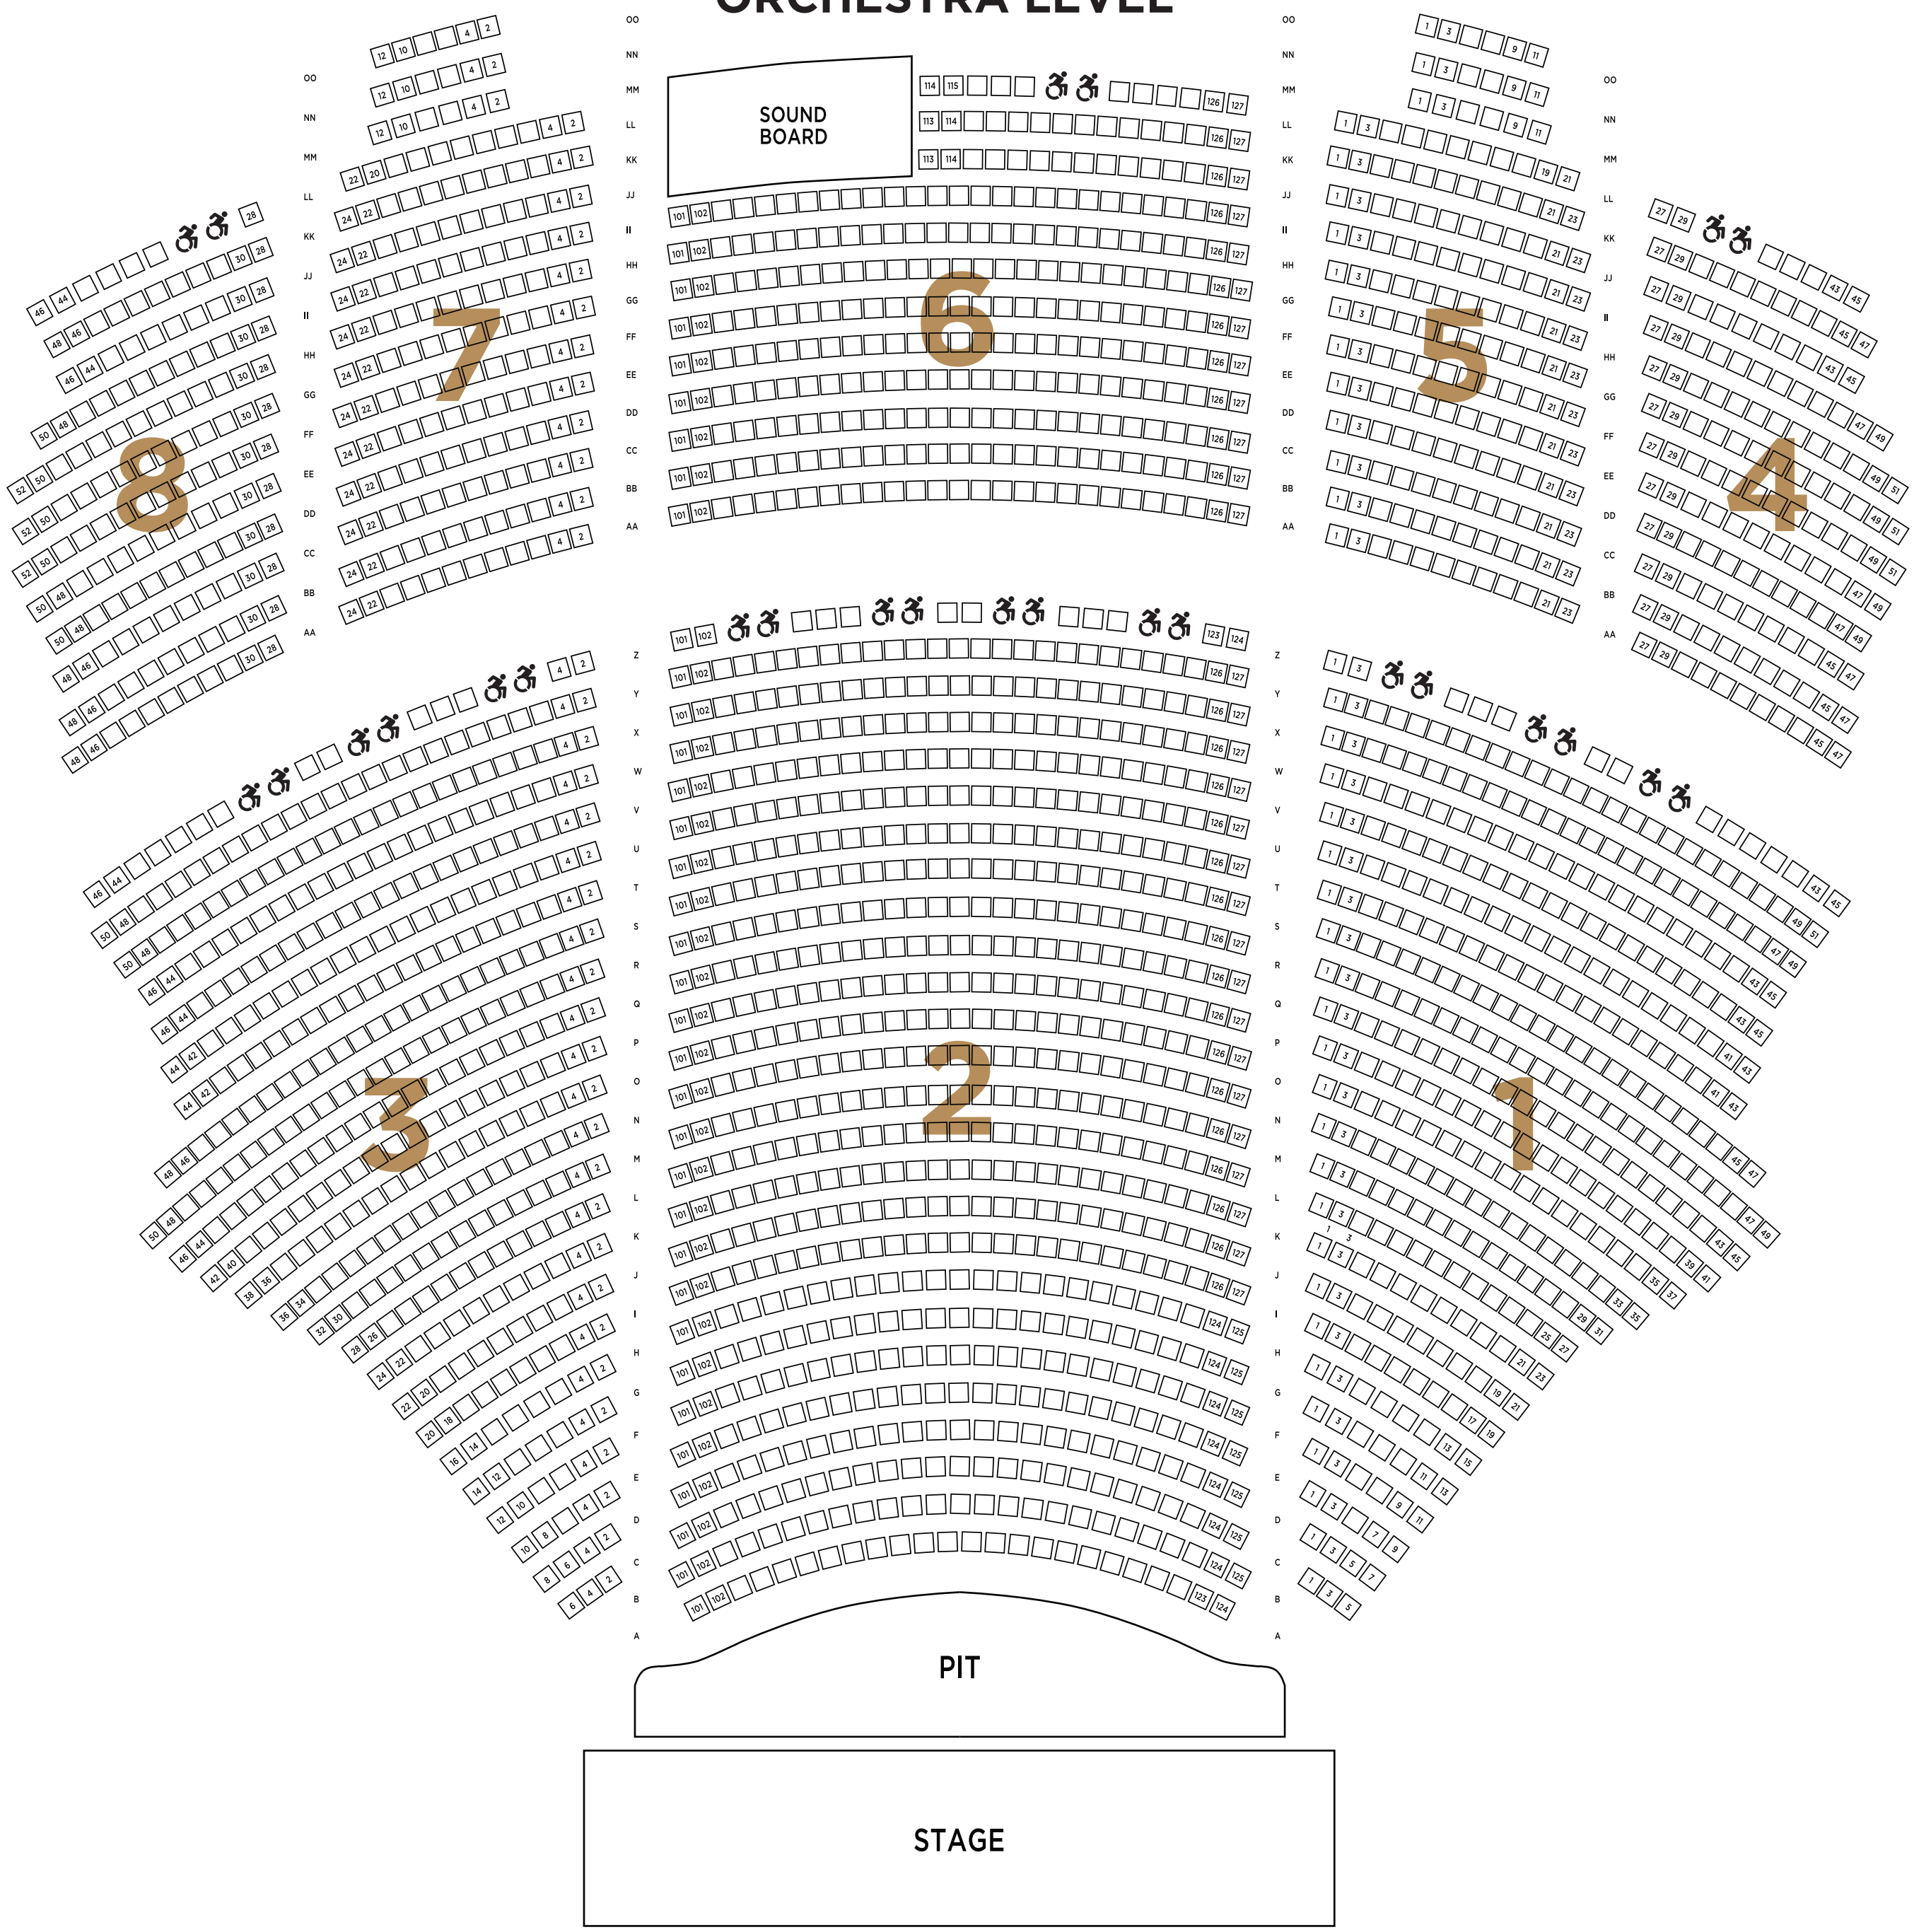

KINGS THEATRE

BROOKLYN

ORCHESTRA LEVEL

KINGS THEATRE

BROOKLYN

MEZZANINE LEVEL